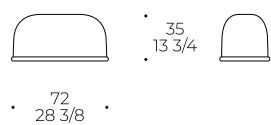

Cuscino poggiatesta
Lowerback cushion
Cousin cale-reins