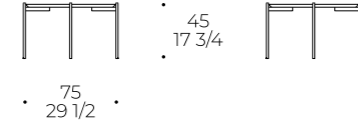

Coffee table 50x50 h35

Coffee table 50x50 h45

Coffee table 50x50 h55

Coffee table 75x75 h35

Coffee table 75x75 h45

Coffee table 75x75 h55

Coffee table 75x50 h35

Coffee table 75x50 h45

Coffee table 75x50 h55

Coffee table 100x50 h35

Coffee table 100x50 h45

Coffee table 100x50 h55

Finiture / Finishings / Finitions

- PIEDE / FOOT / PIED
Metallo (Nero / Bianco / Rame / Oro)
Metal (Black / White / Copper / Gold)
Metal (Noir / Blanc / Cuivre / Or)
- PIANO / TOP / PLATEAU
Ceramica - vetro (retrolaccato)
Ceramic - Glass (rear lacquered)
Céramique - Verre (laqué à l'arrière)