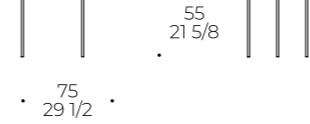

Coffee table 50x50 h35

Coffee table 50x50 h45

Coffee table 50x50 h55

Coffee table 75x75 h35

Coffee table 75x75 h45

Coffee table 75x75 h55

Coffee table 75x50 h35

Coffee table 75x50 h45

Coffee table 75x50 h55

Coffee table 100x50 h35

Coffee table 100x50 h45

Coffee table 100x50 h55

Finiture / Finishings / Finitions

- PIEDE / FOOT / PIED
Metallo (Nero / Bianco / Rame / Oro)
Metal (Black / White / Copper / Gold)
Metal (Noir / Blanc / Cuivre / Or)
- PIANO / TOP / PLATEAU
Ceramica - vetro (retrolaccato)
Ceramic - Glass (rear lacquered)
Céramique - Verre (laqué à l'arrière)