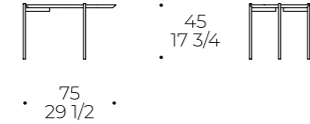

Coffee table 50x50 h35

Coffee table 50x50 h45

Coffee table 50x50 h55

Coffee table 75x75 h35

Coffee table 75x75 h45

Coffee table 75x75 h55

Coffee table 75x50 h35

Coffee table 75x50 h45

Coffee table 75x50 h55

Coffee table 100x50 h35

Coffee table 100x50 h45

Coffee table 100x50 h55

Finiture / Finishings / Finitions

- PIEDE / FOOT / PIED
Metallo (Nero / Bianco / Rame / Oro)
Metal (Black / White / Copper / Gold)
Metal (Noir / Blanc / Cuivre / Or)
- PIANO / TOP / PLATEAU
Ceramica - vetro (retrolaccato)
Ceramic - Glass (rear lacquered)
Céramique - Verre (laqué à l'arrière)