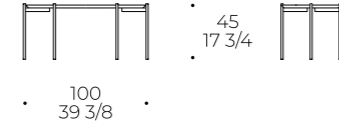

Coffee table 50x50 h35

Coffee table 50x50 h45

Coffee table 50x50 h55

Coffee table 75x75 h35

Coffee table 75x75 h45

Coffee table 75x75 h55

Coffee table 75x50 h35

Coffee table 75x50 h45

Coffee table 75x50 h55

Coffee table 100x50 h35

Coffee table 100x50 h45

Coffee table 100x50 h55

Finiture / Finishings / Finitions

- PIEDE / FOOT / PIED
Metallo (Nero / Bianco / Rame / Oro)
Metal (Black / White / Copper / Gold)
Metal (Noir / Blanc / Cuivre / Or)
- PIANO / TOP / PLATEAU
Ceramica - vetro (retrolaccato)
Ceramic - Glass (rear lacquered)
Céramique - Verre (laqué à l'arrière)