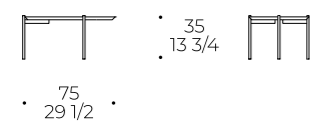

Coffee table 50x50 h35

Coffee table 50x50 h45

Coffee table 50x50 h55

Coffee table 75x75 h35

Coffee table 75x75 h45

Coffee table 75x75 h55

Coffee table 75x50 h35

Coffee table 75x50 h45

Coffee table 75x50 h55

Coffee table 100x50 h35

Coffee table 100x50 h45

Coffee table 100x50 h55

Finiture / Finishings / Finitions

- PIEDE / FOOT / PIED
Metallo (Nero / Bianco / Rame / Oro)
Metal (Black / White / Copper / Gold)
Metal (Noir / Blanc / Cuivre / Or)
- PIANO / TOP / PLATEAU
Ceramica - vetro (retrolaccato)
Ceramic - Glass (rear lacquered)
Céramique - Verre (laqué à l'arrière)