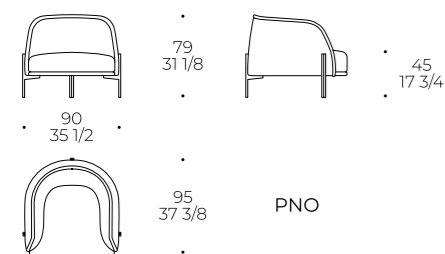

Poltrona
Armchair
Fauteuil

code: **CSE**

50 19 3/4

25 9 7/8
AVA

Accessorio coffee table
Accessory coffee table
Accessoire coffee table