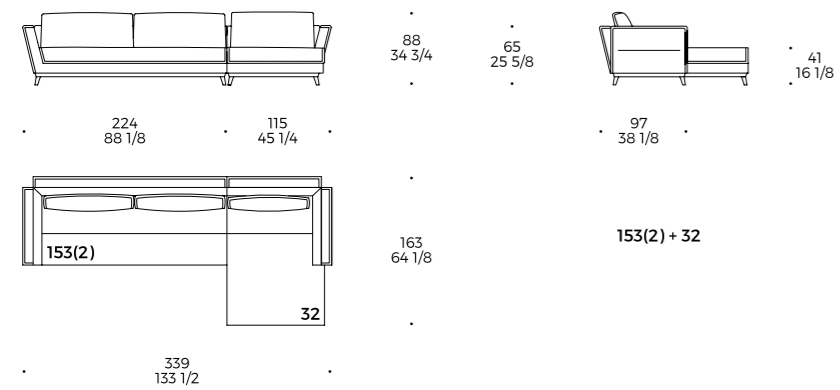

Perfect Dream

DIVANO componibile / SECTIONAL SOFA / CANAPÉ COMPOSABLE

code: **PFD**

Finiture / Finishings / Finitions

1. RIVESTIMENTO / COVERING / REVÊTEMENT
  Tessuto
  Fabric
  Tissu
3. PIEDE / FOOT / PIED
  Essenza legnosa (Frassino carbone)
  Wood (Carbon ash)
  Bois (Frêne charbon)
4. FILETTO / PIPING / PASSEPOIL
  Tessuto XRAY / Stesso rivestimento
  Fabric XRAY / Same covering
  Tissu XRAY / Même revêtement

1. RIVESTIMENTO / COVERING / REVÊTEMENT
  Pelle
  Leather
  Cuir
3. PIEDE / FOOT / PIED
  Essenza legnosa (Frassino carbone)
  Wood (Carbon ash)
  Bois (Frêne charbon)
4. FILETTO / PIPING / PASSEPOIL
  Pelle CLOU / Stesso rivestimento
  Leather CLOU / Same covering
  Cuir CLOU / Même revêtement