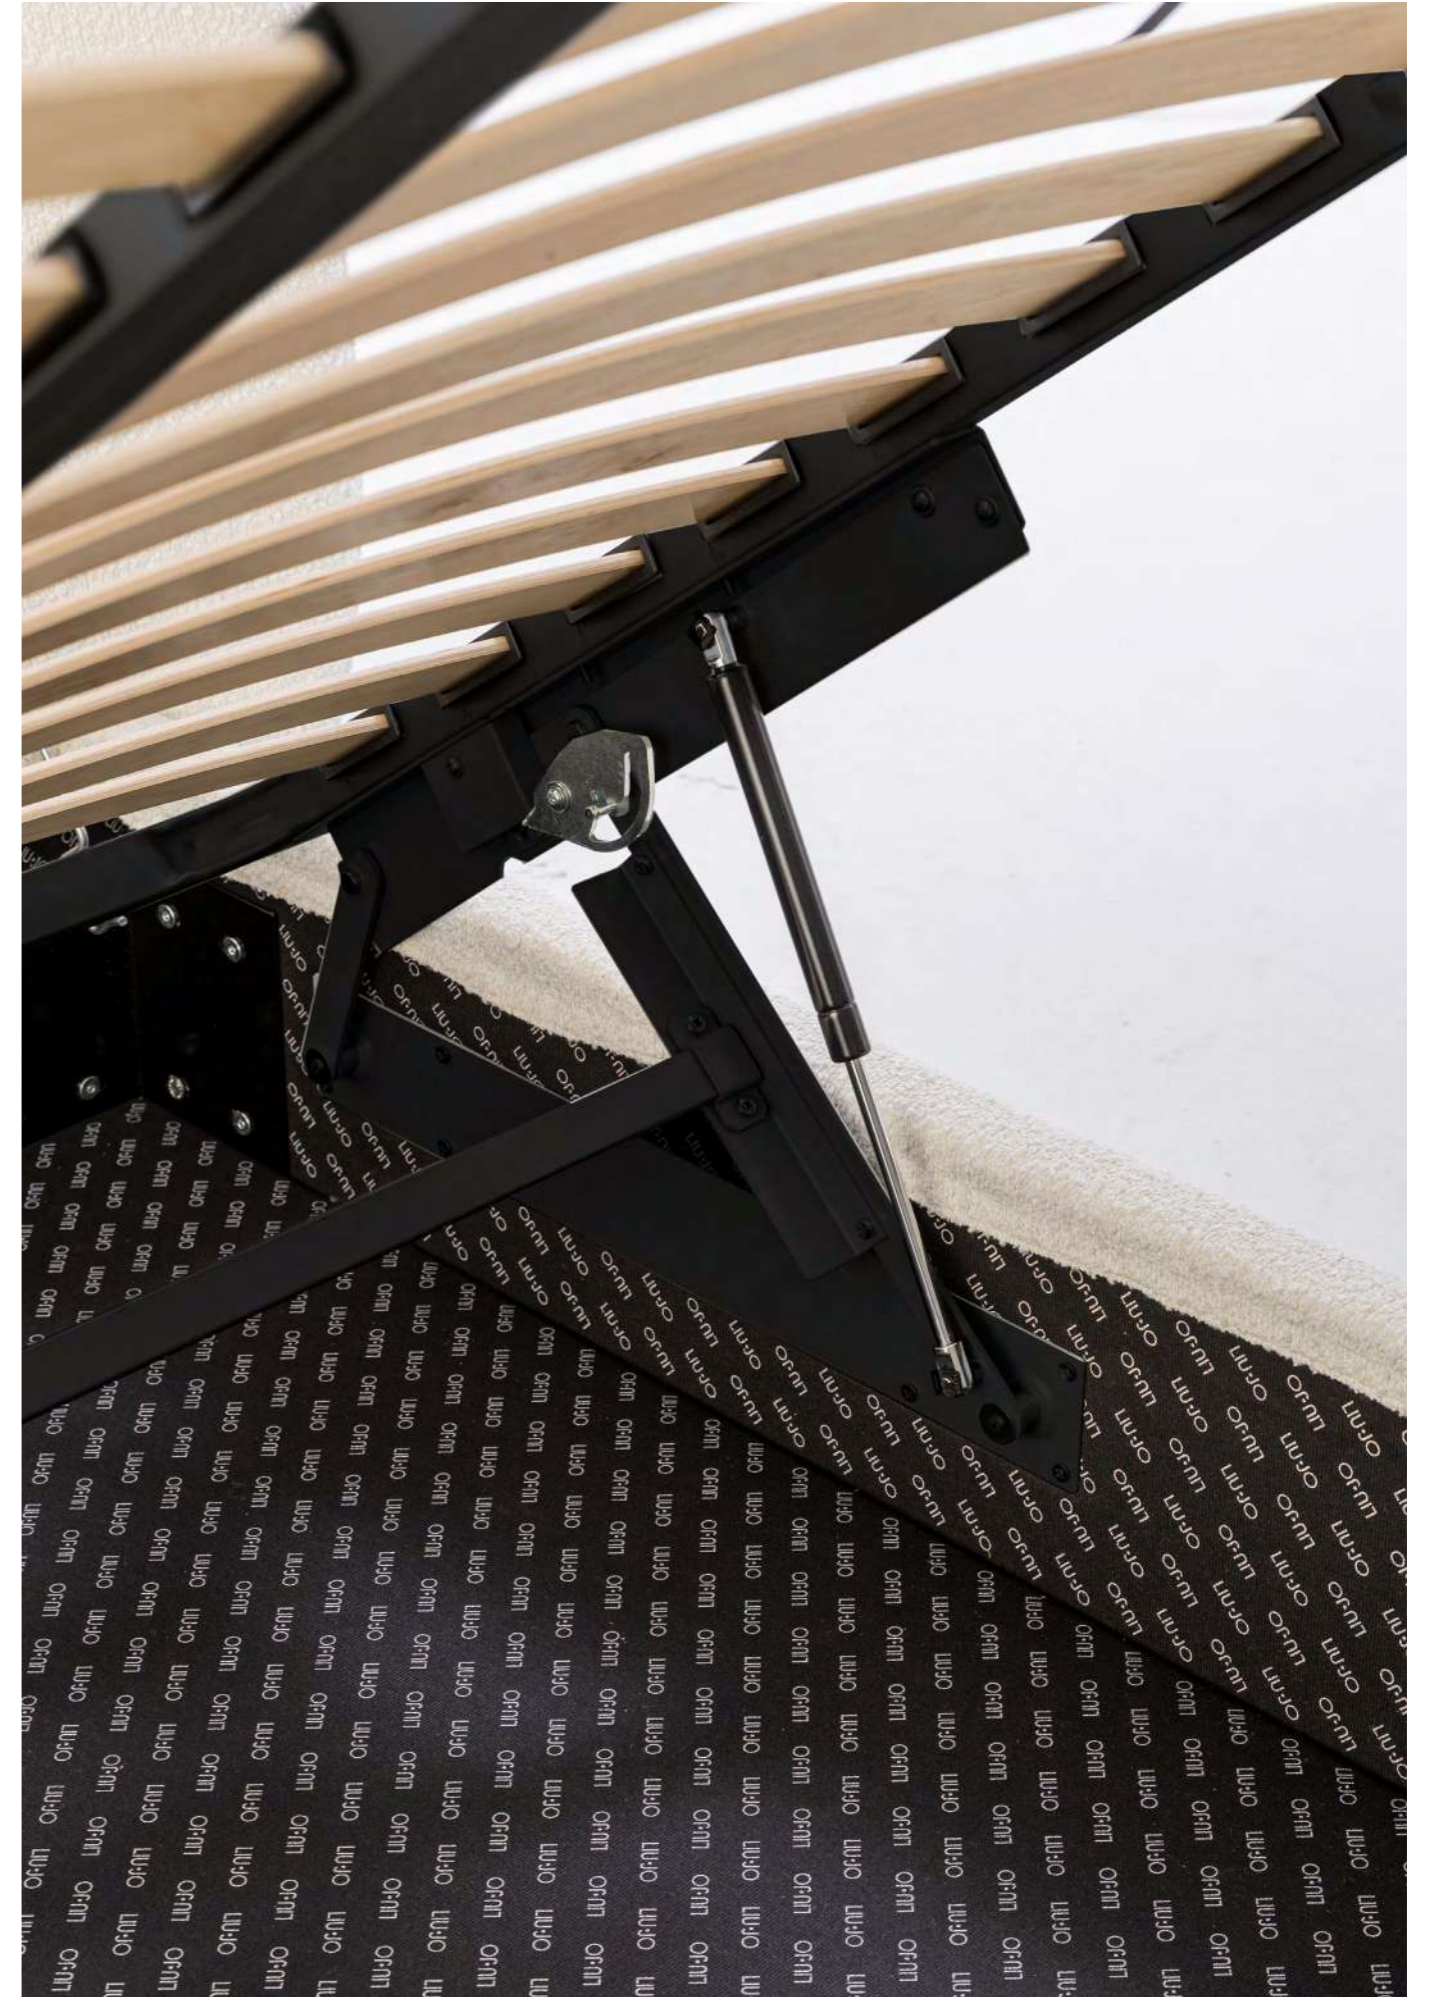

The mechanism allows for two distinct movements. The first involves lifting the bed base at a wide angle, providing access to the storage compartment below. This movement is designed to offer space and convenience during the use of the storage compartment to store or retrieve items. The second movement, on the other hand, raises the bed base to a horizontal position, facilitating the process of making the bed. This action enables bedding to be arranged with greater ease and precision. Both movements provide a practical and efficient solution to enhance everyday life.

Il meccanismo permette due movimenti distinti. Il primo consiste nel sollevamento della rete con un ampio angolo, consentendo di accedere al vano contenitore sottostante. Questo movimento è progettato per offrire spazio e comodità durante la fase di utilizzo del vano contenitore per riporre o recuperare gli oggetti. Il secondo movimento, invece, solleva la rete in posizione orizzontale, facilitando il processo di rifacimento del letto. Questa azione permette di sistemare la biancheria con maggiore facilità e precisione. Entrambi i movimenti forniscono una soluzione pratica e efficiente per migliorare la quotidianità.